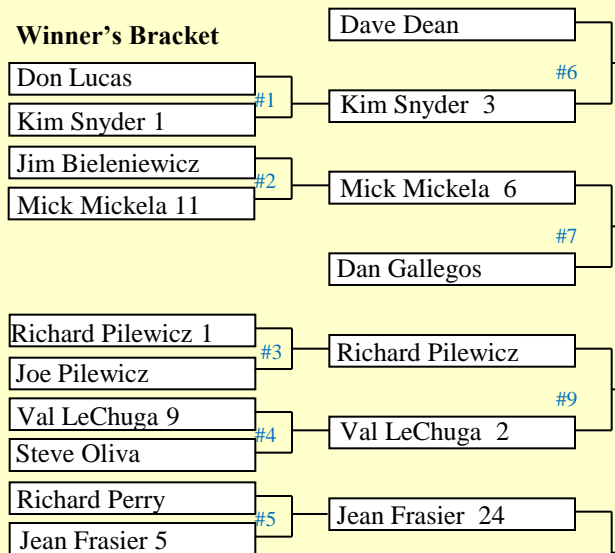

Saturday Golf League - Match Play 2014

Double Elimination

(Match #)

Payout

1st Place - \$ 150.00
 2nd Place - 75.00
 3rd Place - 35.00

Winner's Bracket

Silverado Round 1
January 11, 2014

Ahwatukee CC Round 2
January 18, 2014

Eagles Nest
Round 3
January 25, 2014

Coldwater
Round 4
February 1, 2014

Loser's Bracket

Heads ↑
Tails ↓

A

B