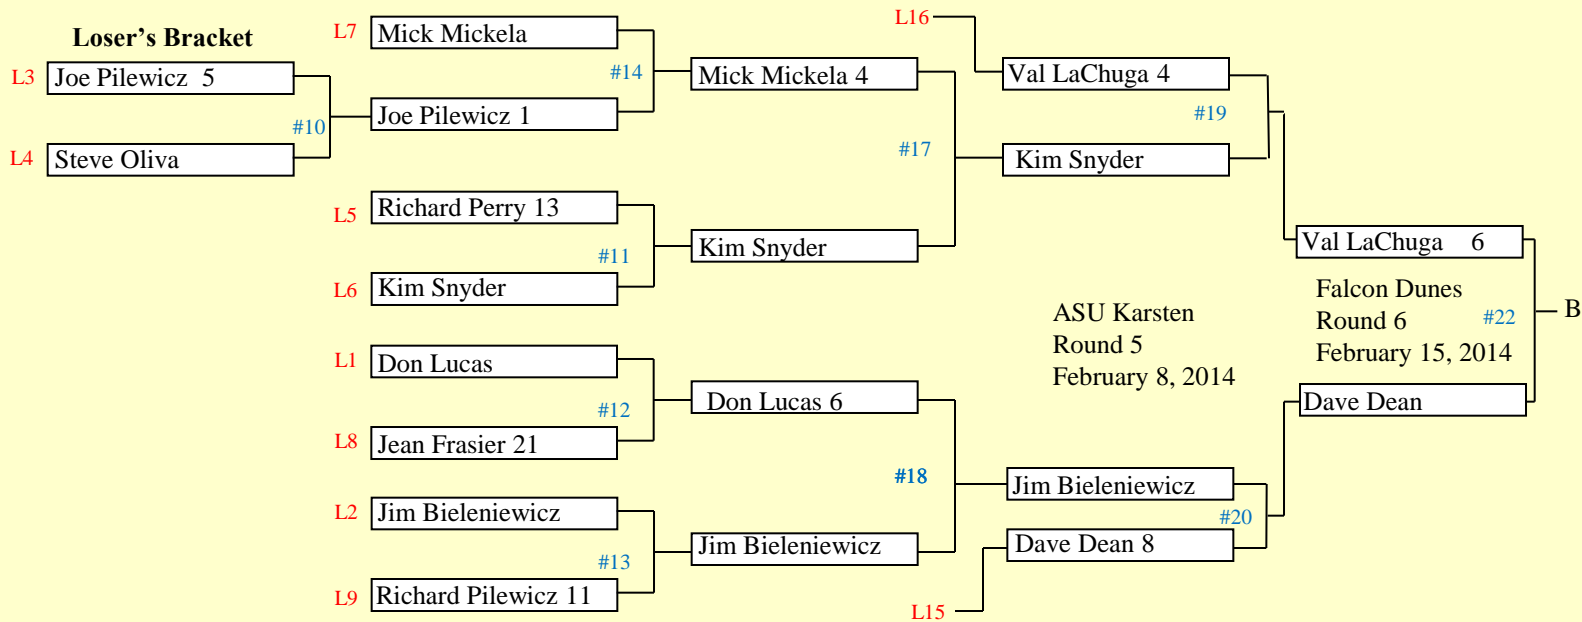

Saturday Golf League - Match Play 2014

Double Elimination

(Match #)

Payout

1st Place - \$ 150.00
 2nd Place - 75.00
 3rd Place - 35.00

Winner's Bracket

Silverado Round 1
January 11, 2014

Ahwatukee CC Round 2
January 18, 2014

Eagles Nest
Round 3
January 25, 2014

Coldwater
Round 4
February 1, 2014

Loser's Bracket

Heads ↑
Tails ↓

A

B