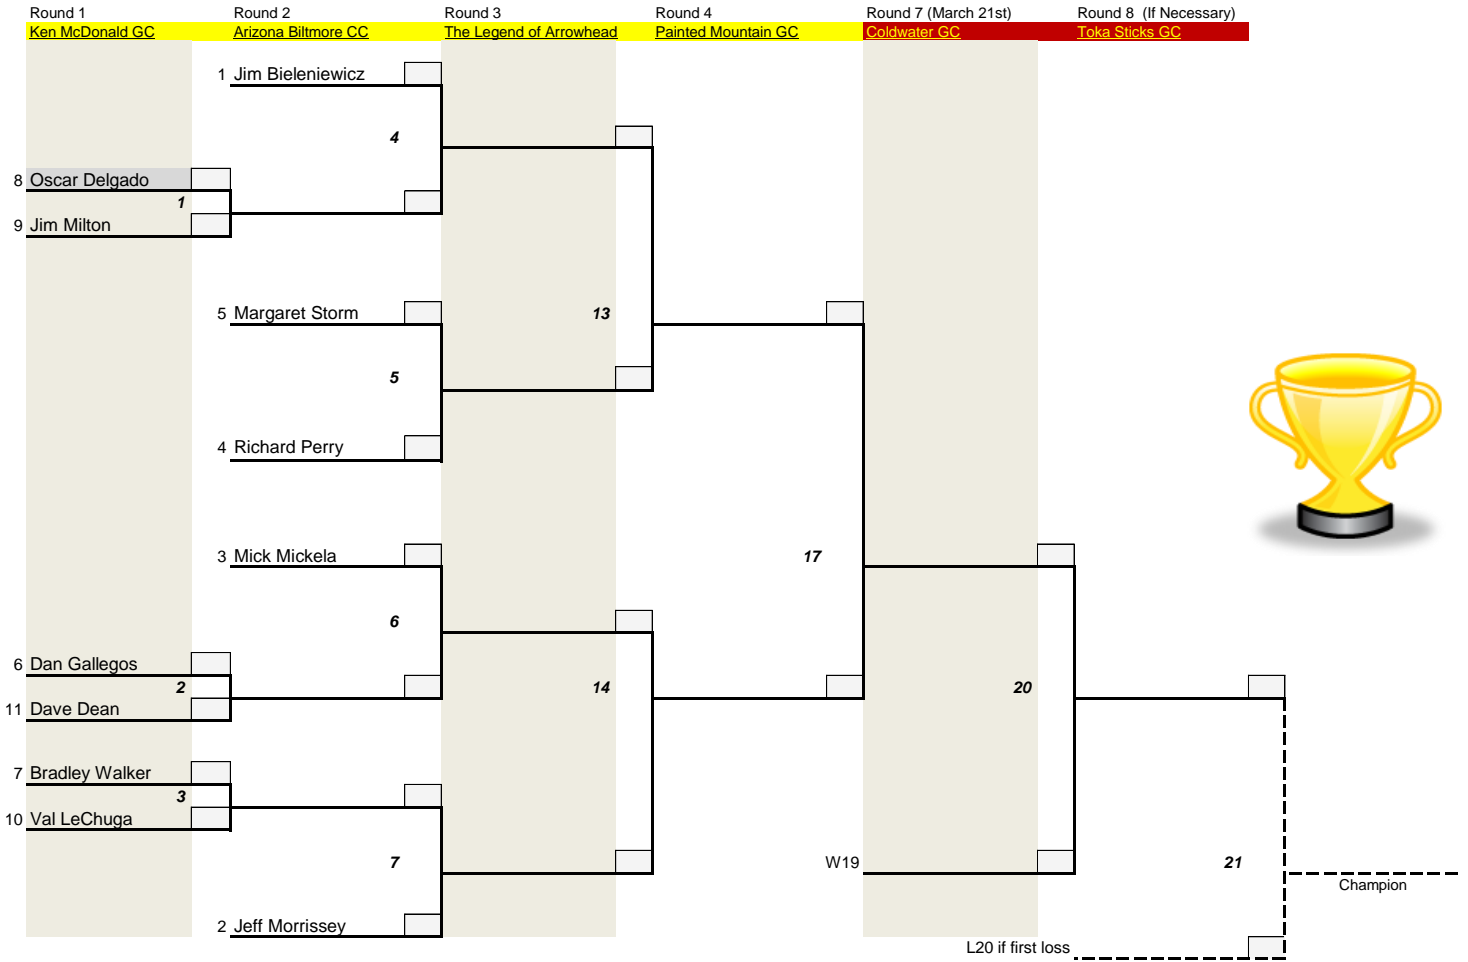

Winner's Bracket

2015 SGL Match Play

Jan 31st to Mar 21st

Loser's Bracket