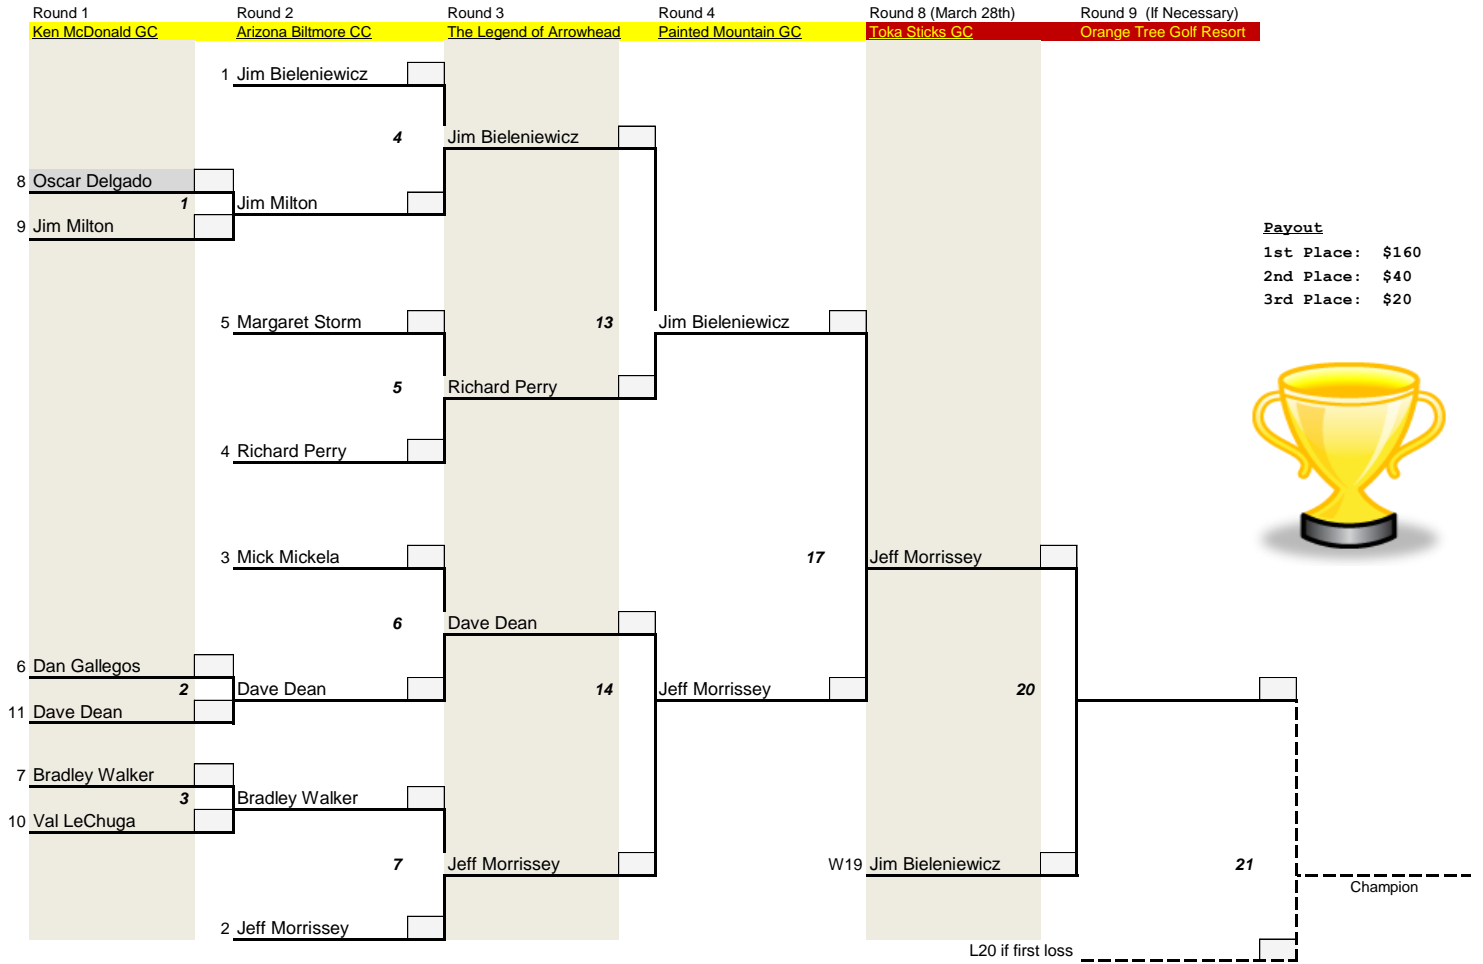

# Winner's Bracket

# 2015 SGL Match Play

Jan 31st to Mar 21st

# Loser's Bracket