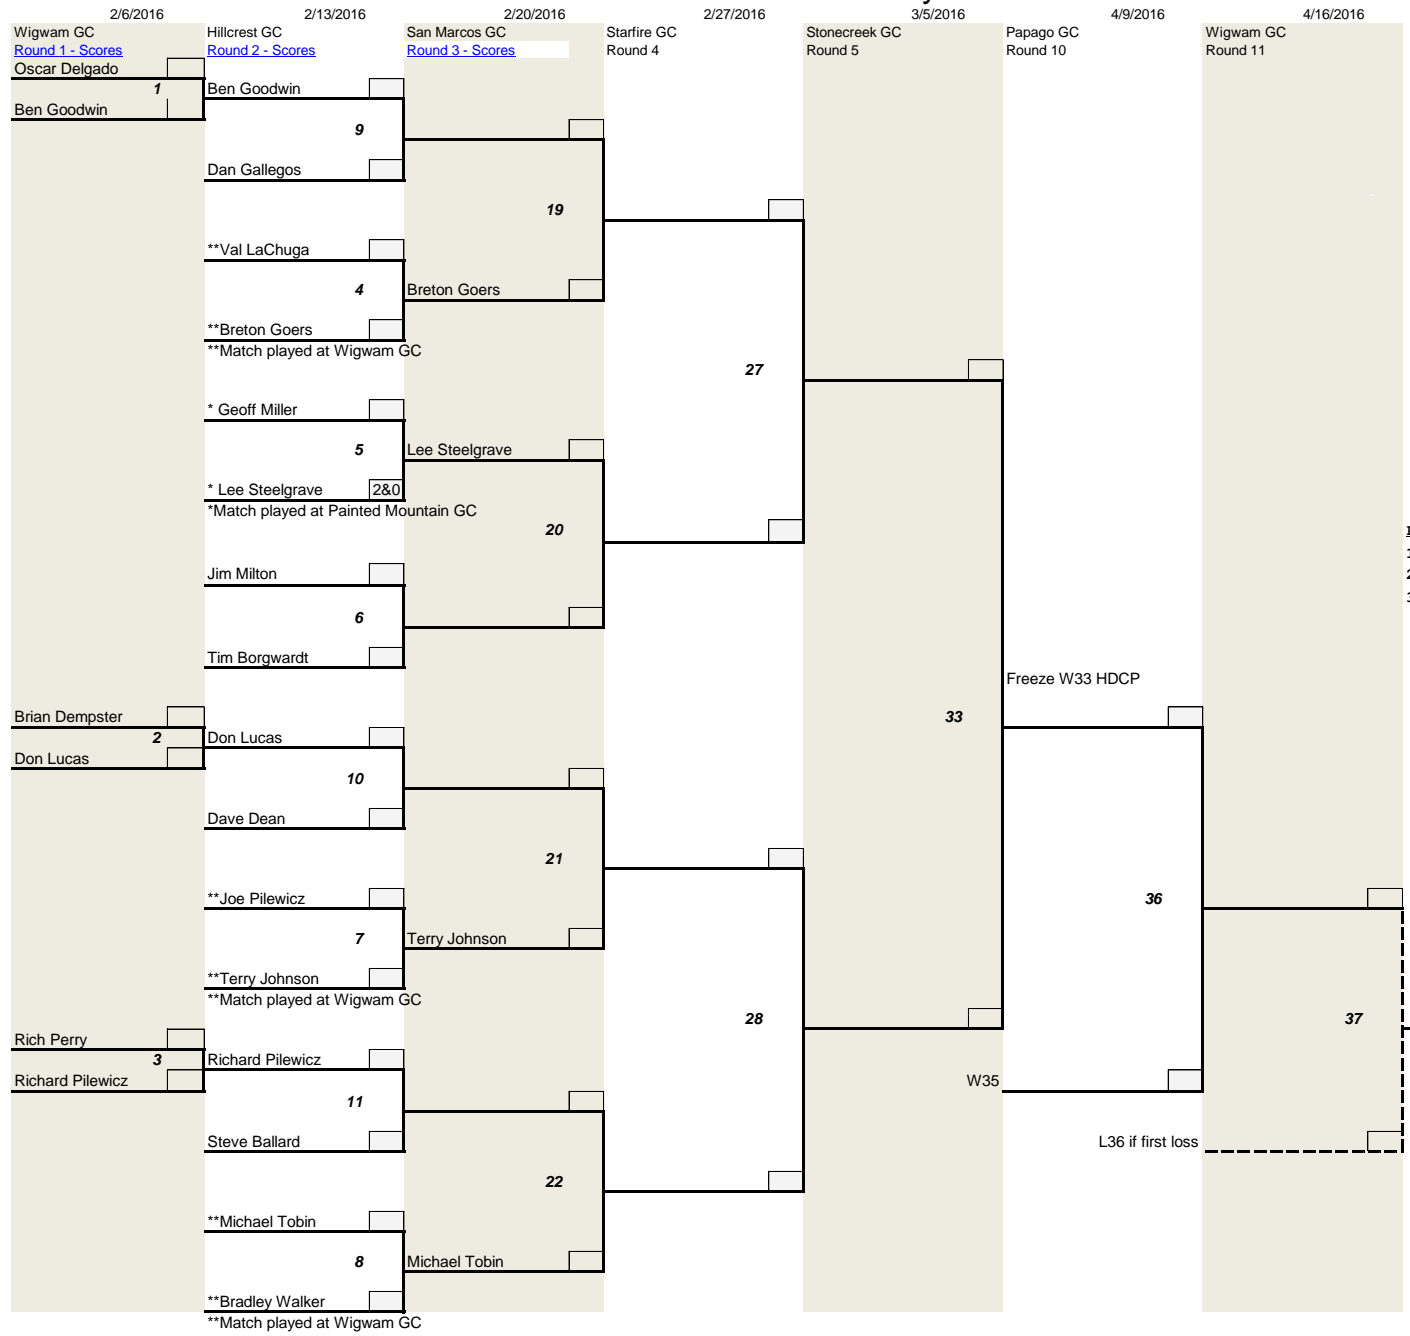

Winner's Bracket

2016 SGL Match Play

Payout

- 1st Place: \$300
- 2nd Place: \$50
- 3rd Place: \$30

Champion

Loser's Bracket