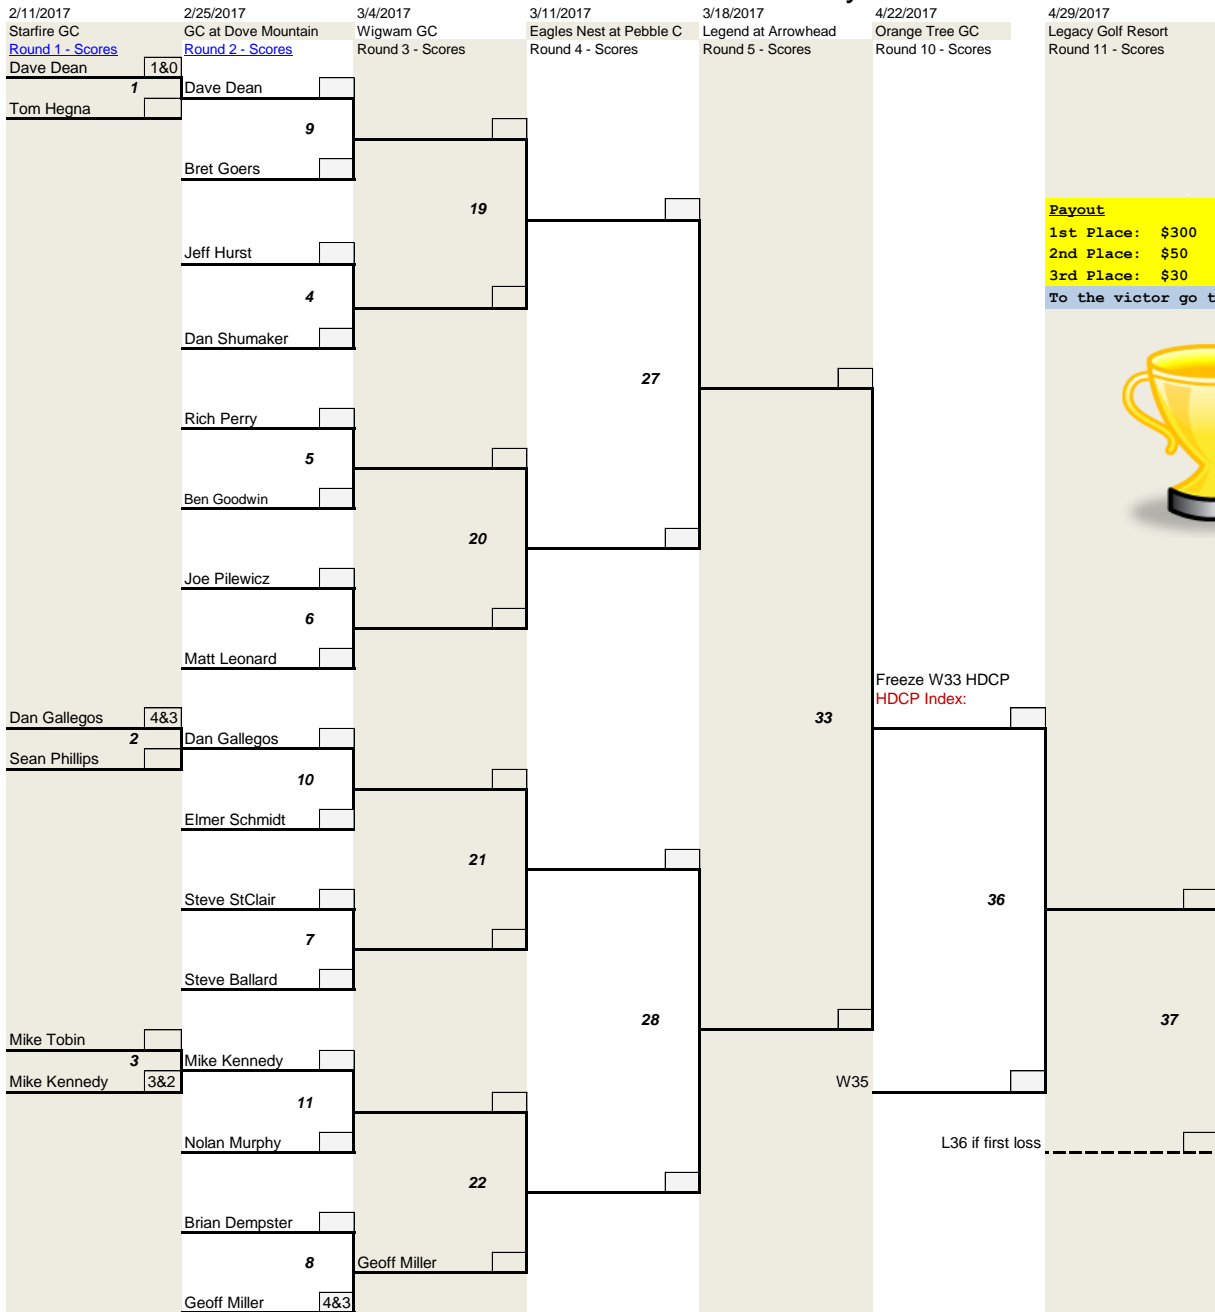

Winner's Bracket

2017 SGL Match Play

Payout
 1st Place: \$300
 2nd Place: \$50
 3rd Place: \$30

To the victor go the spoils!

Freeze W33 HDCP
 HDCP Index:

Champion

L36 if first loss

Loser's Bracket