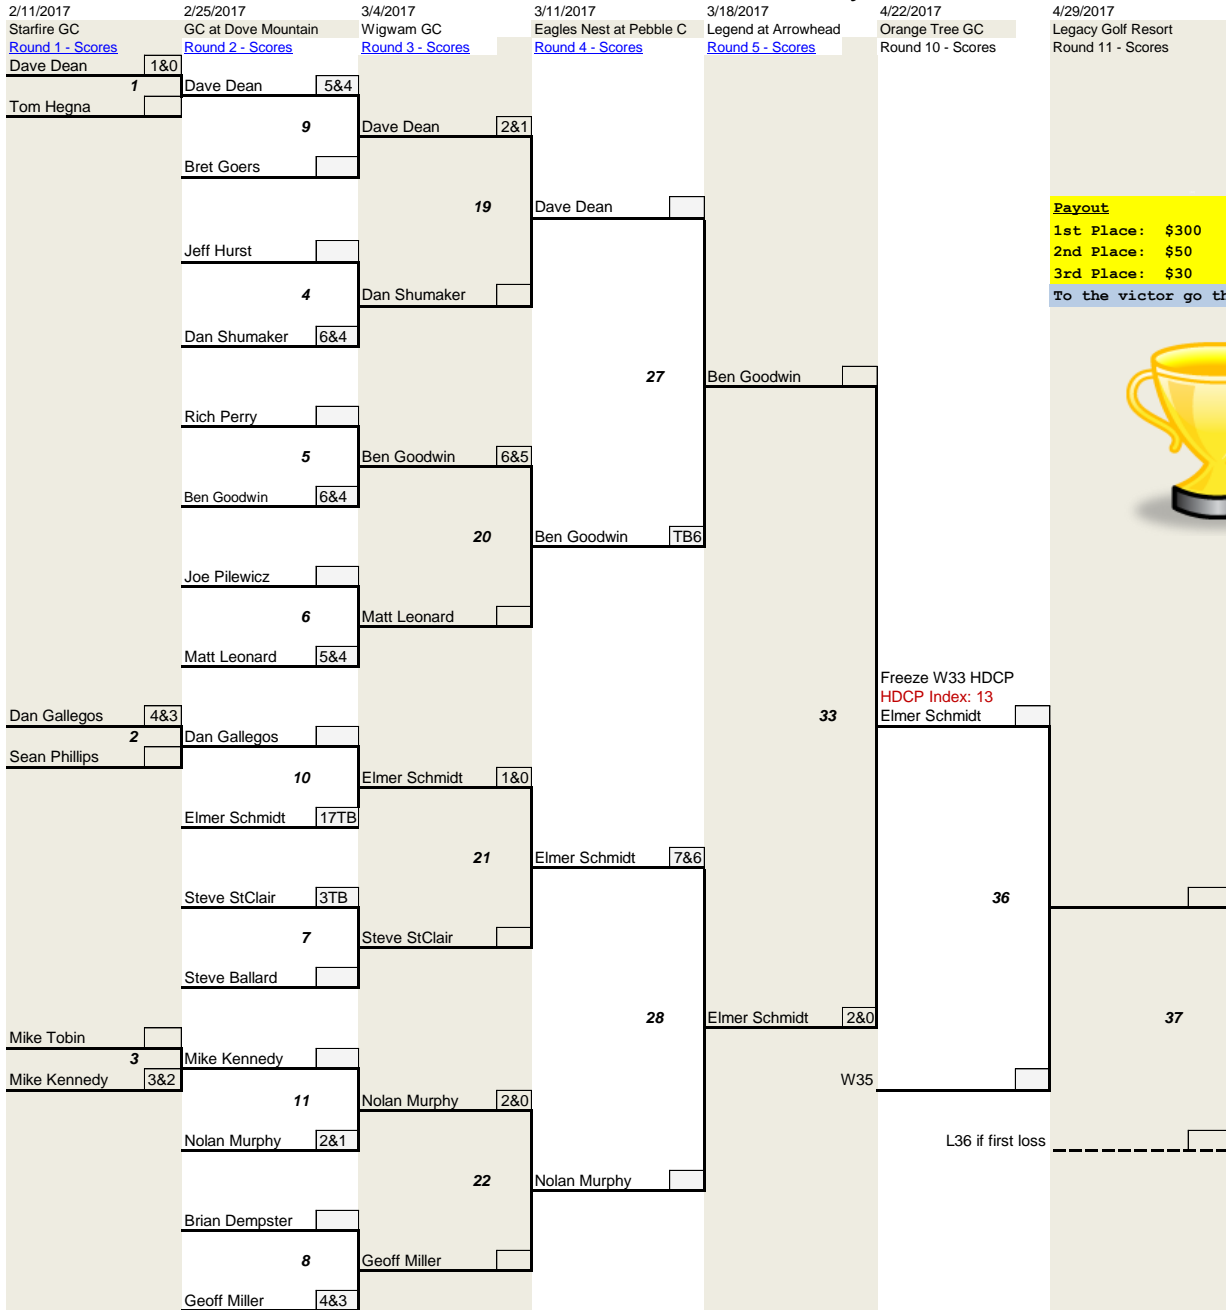

Winner's Bracket

2017 SGL Match Play

Payout
 1st Place: \$300
 2nd Place: \$50
 3rd Place: \$30
 To the victor go the spoils!

Freeze W33 HDCP
 HDCP Index: 13
 Elmer Schmidt

Champion

Loser's Bracket